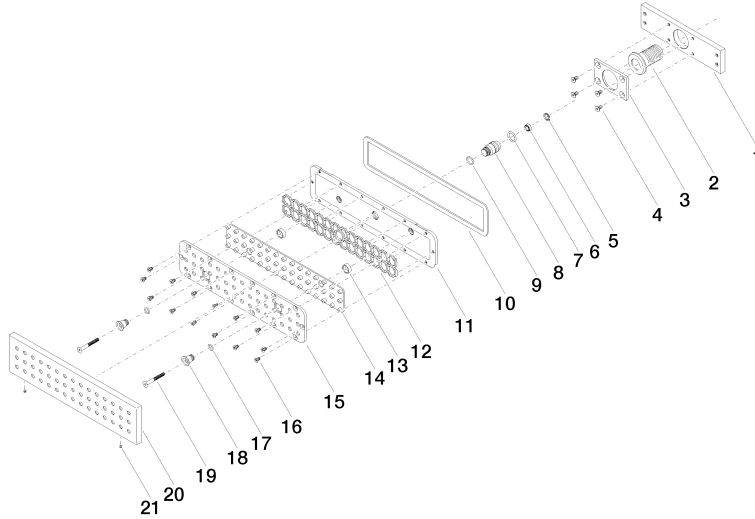

Required miscellaneous

Concealed wall installation box - 35 206 970 90
 • max. recess depth 173 mm
 • min. recess depth 100 mm

Recommended miscellaneous

xGRID Attachment set for integrating in the dry wall construction - 12 340 970 90

Required miscellaneous

xGRID Installation track 555 mm - 12 360 970 90

36 517 979

mm [inches]

Flow rate chart

Trajectory diagram

Certificates

WRAS_1304001. LGA_19489.

36 517 979

Spare parts list

No.	Item Number	Name	Quantity used	Delivery time
1	09 11 02 137 90	holder	1	2
2	09 24 04 247 20 90	connection	1	2
3	09 11 02 138 90	plate	1	2
4	09 30 30 116 90	screw	4	2
5	09 16 01 016 90	ring	1	2
6	90 23 01 032 00 90	flow reducer	1	2
7	09 14 10 003 90	seal	1	2
8	09 24 04 248 90	nipple	1	2
9	09 14 10 042 90	seal	1	2
10	09 14 03 133 90	seal	1	2
12	09 17 97 058 90	holder	1	2
13	09 28 10 142 20 90	ring	2	2
14	09 12 01 076 90	insert	1	60
15	09 11 02 136-00	cover	1	60
16	09 30 30 163 90	screw	14	2
17	09 14 10 132 90	seal	2	2
19	09 30 30 164 90	screw	2	2
20	09 27 99 001-06	rosette	1	10
21	09 31 11 006 90	pin	2	2