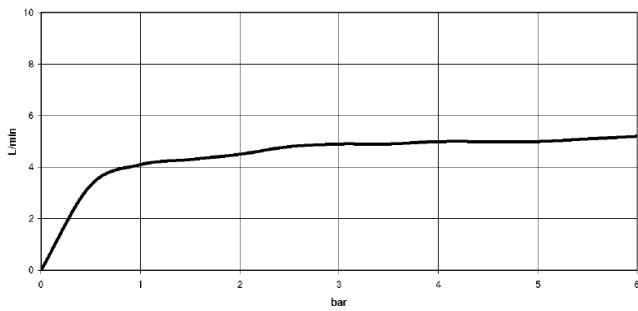

Required miscellaneous

xGRID Installation track 555 mm - 12 360 970 90

36 517 979

mm [inches]

Flow rate chart

Trajectory diagram

Certificates

WRAS_1304001. LGA_19489.