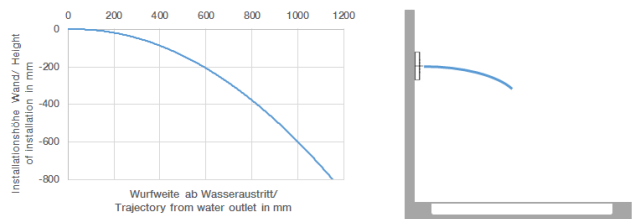

Required miscellaneous

xGRID Installation track 555 mm - 12 360 970 90

36 517 979

mm [inches]

Flow rate chart

Trajectory diagram

Certificates

WRAS_1304001. LGA_19489.