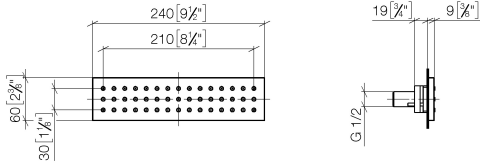

36 517 979

- HORIZONTAL RAIN, max. flow rate 6 l/min (at 3 bar)
- with anti-scale system
- cover plate 240 x 60 mm
- 1/2" connection
- This product can help a building meet the requirements of Green Building Rating Systems, e.g. LEED®, BREEAM®, DGNB

Required miscellaneous

Concealed wall installation box - 35 206 970 90
 • max. recess depth 173 mm
 • min. recess depth 100 mm

Recommended miscellaneous

xGRID Attachment set for integrating in the dry wall construction - 12 340 970 90

Required miscellaneous

xGRID Installation track 555 mm - 12 360 970 90

36 517 979

mm [inches]

Flow rate chart

Trajectory diagram

Certificates

WRAS_1304001. LGA_19489.